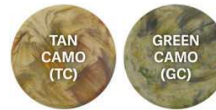

Build a Cot

7 Cot Sizes - mix or match colors

fabric 27 colors

solid

variegated

leg & plug 33 colors

solid

marble

camo

frame/bar 23 colors

solid

*New Color †New Darker Shade §New Name